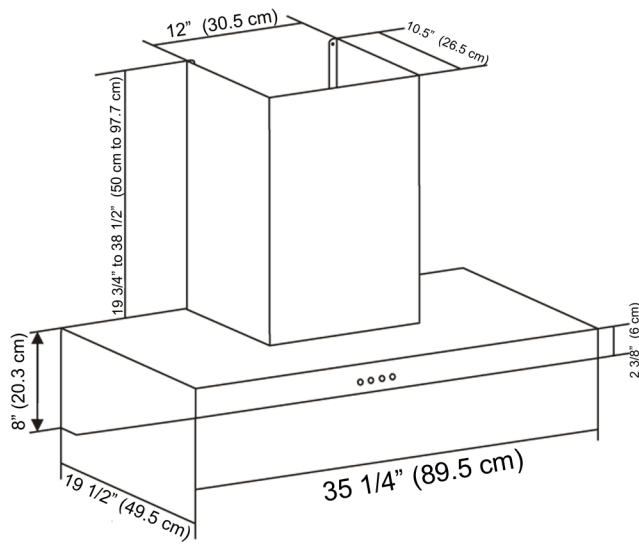

Trina 36"
AN0111-3607
Product Dimensions

Kitchen Range Hood Wall Mount / Under-Cabinet, Stainless Steel, 600 cfm

Wall Mount

Under-Cabinet