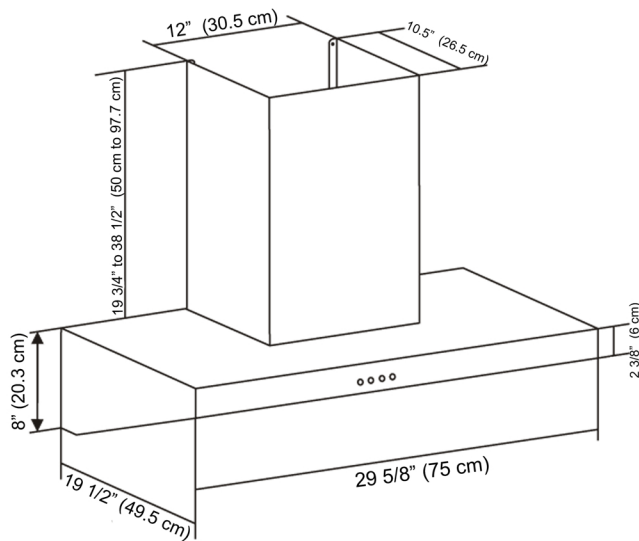

**Trina 30"**  
**AN0111-3007**  
**Product Dimensions**

**Kitchen Range Hood Wall Mount / Under-Cabinet, Stainless Steel, 600 cfm**

**Wall Mount**

**Under-Cabinet**