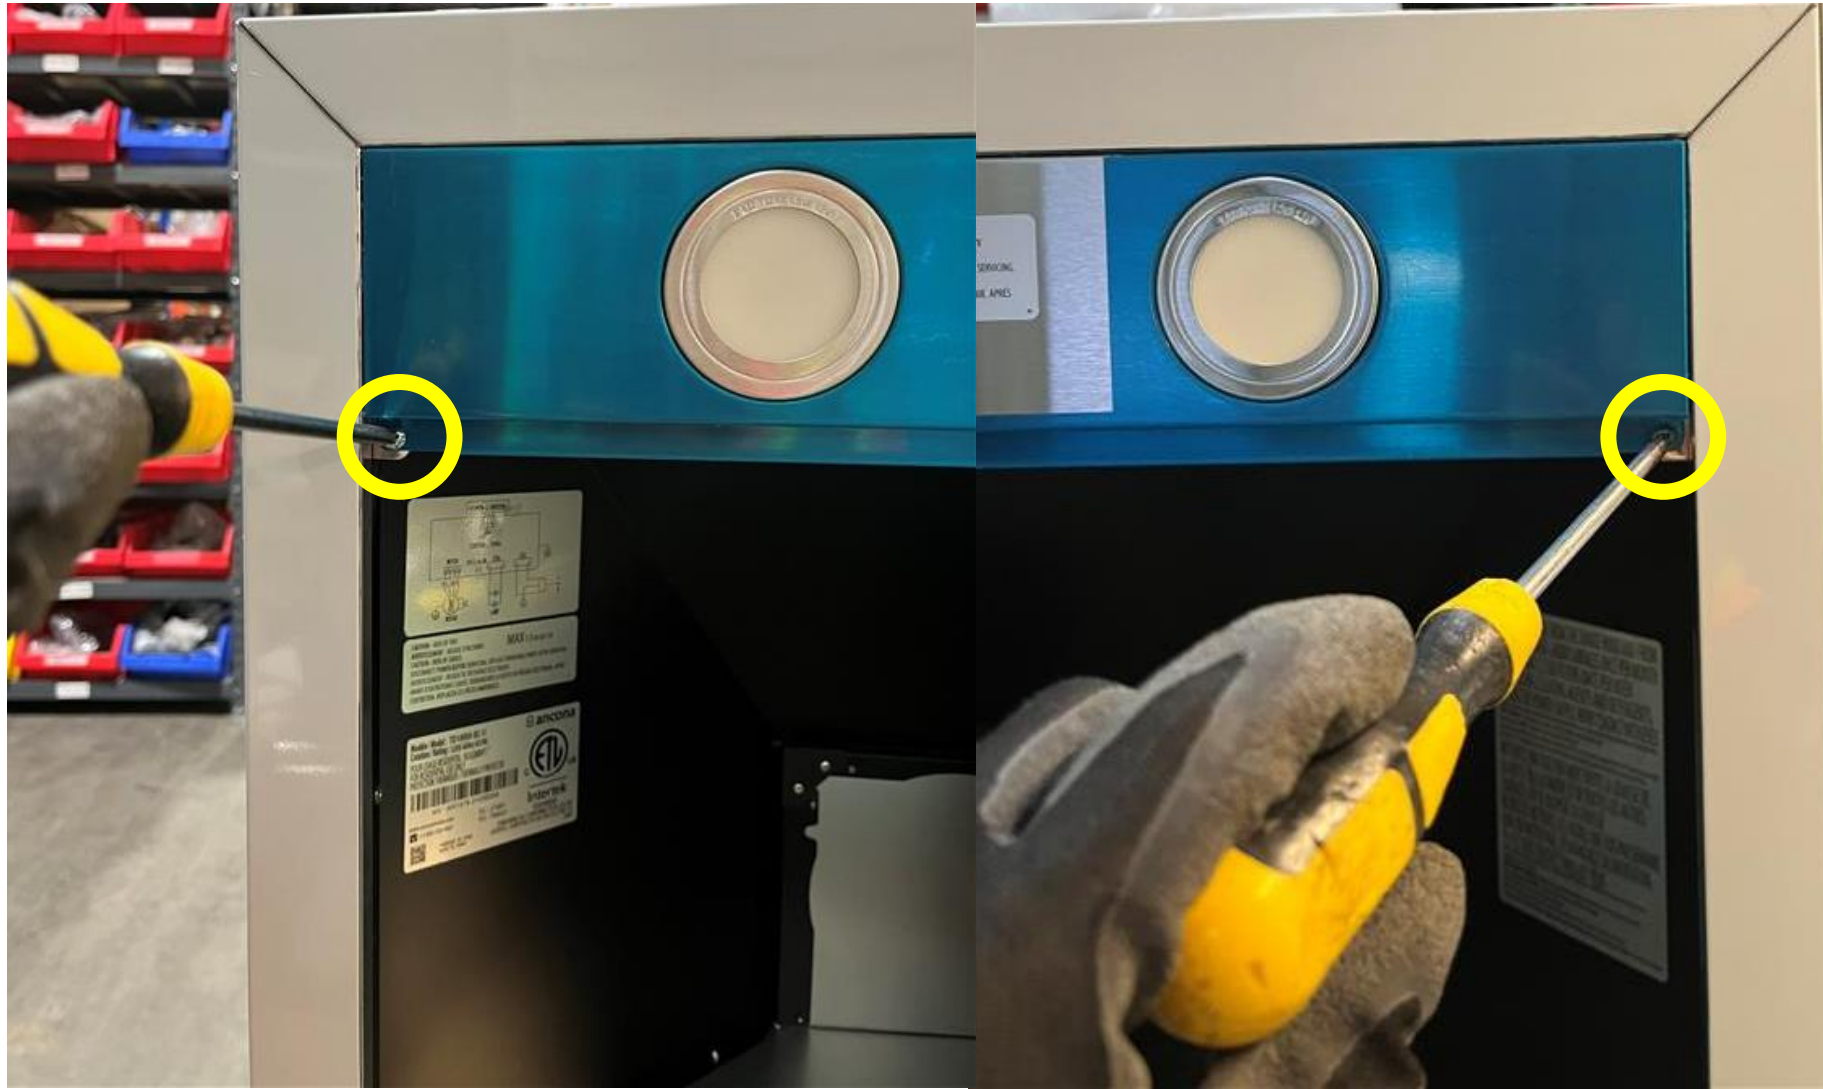

Remove the filters.

Open the panel, there are 2 screws to remove the light front panel

Control panel is located on upper side

There are two screws on control panel

Unscrew both screws

Replace control panel