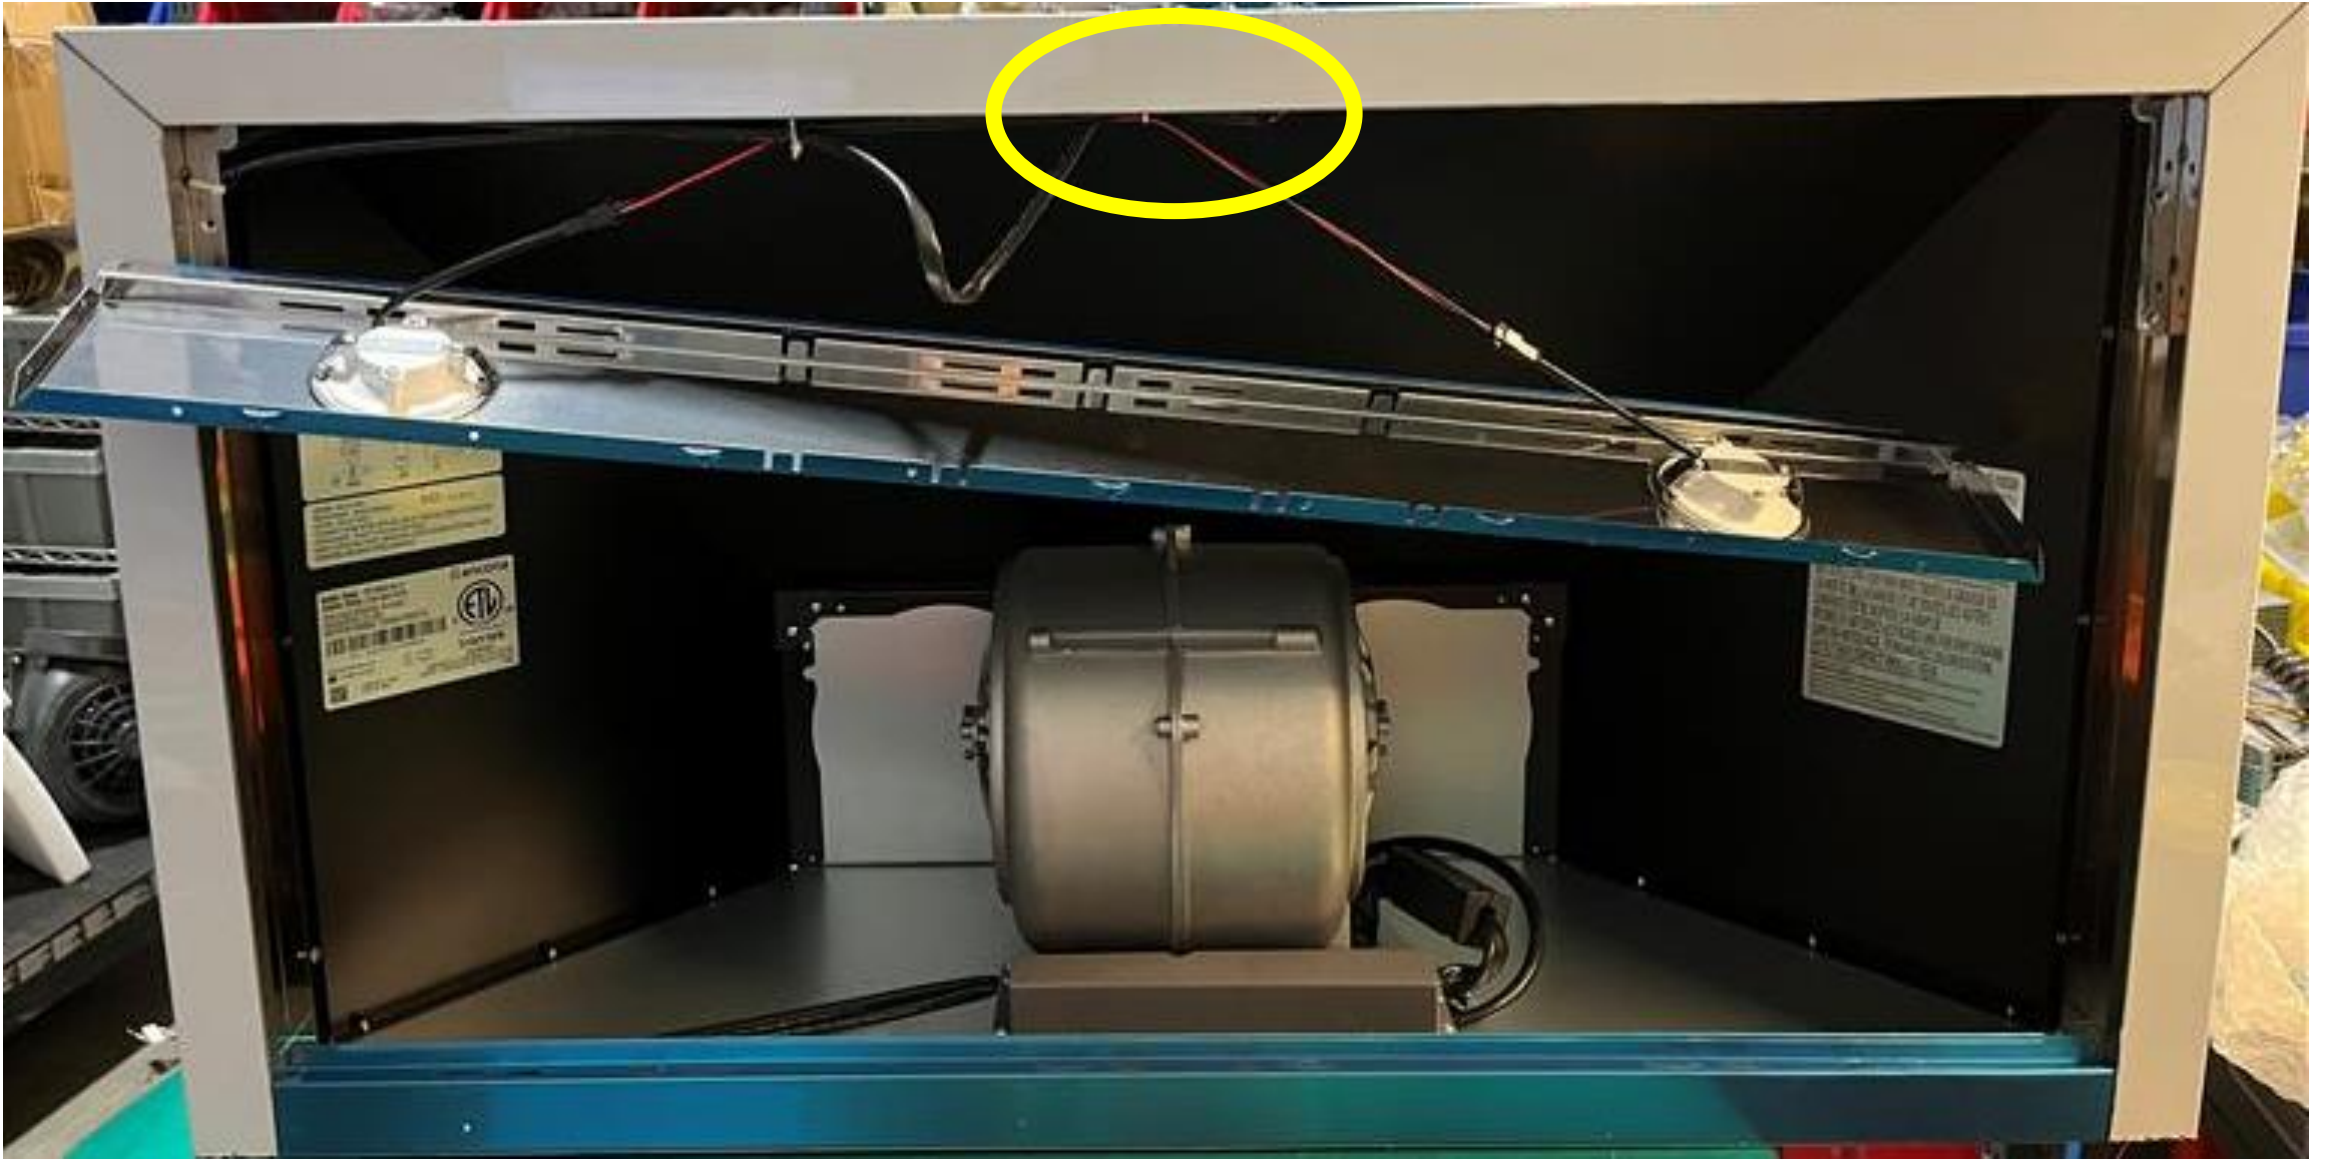

Remove the filters.

Open the panel, there are 2 screws to remove the light front panel

Control panel is located on upper side

There are two screws on control panel

Unscrew both screws

Replace control panel