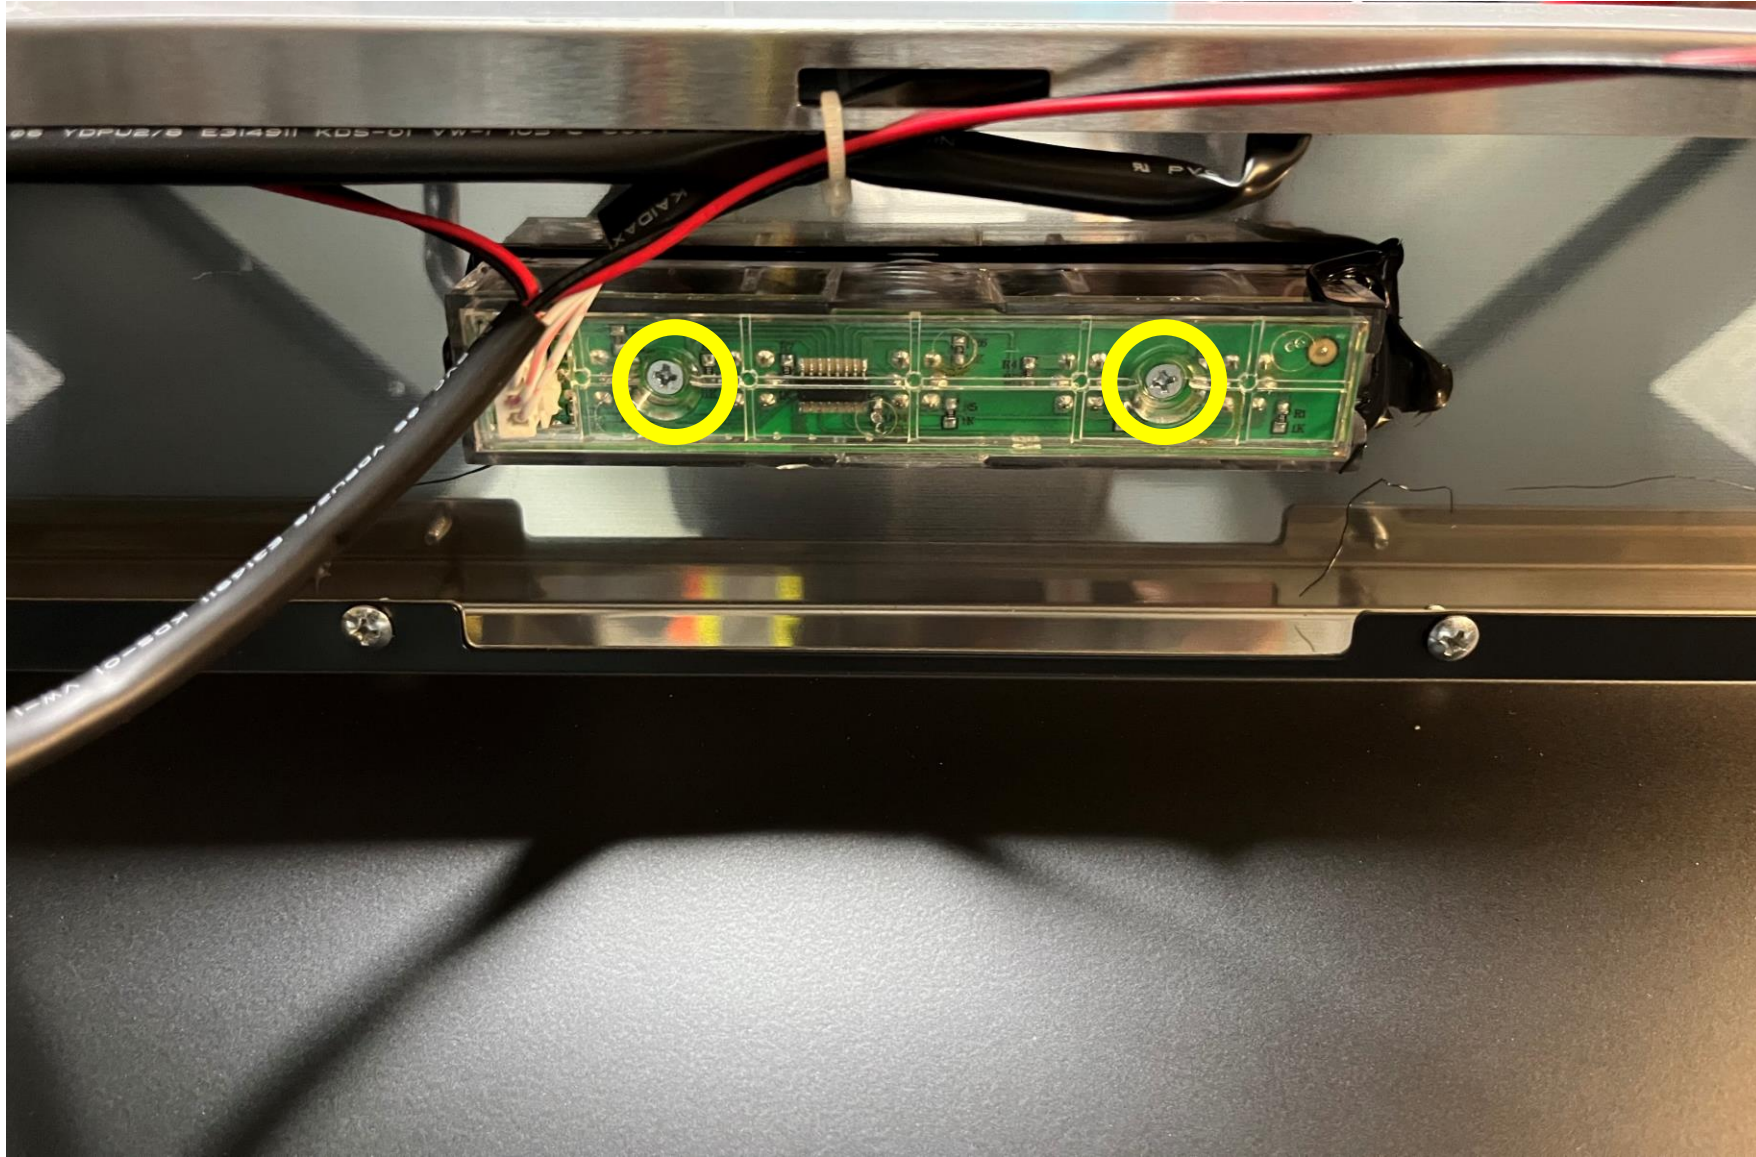

Remove the filters.

Open the panel, there are 2 screws to remove the light front panel

Control panel is located on upper side

There are two screws on control panel

Unscrew both screws

Replace control panel