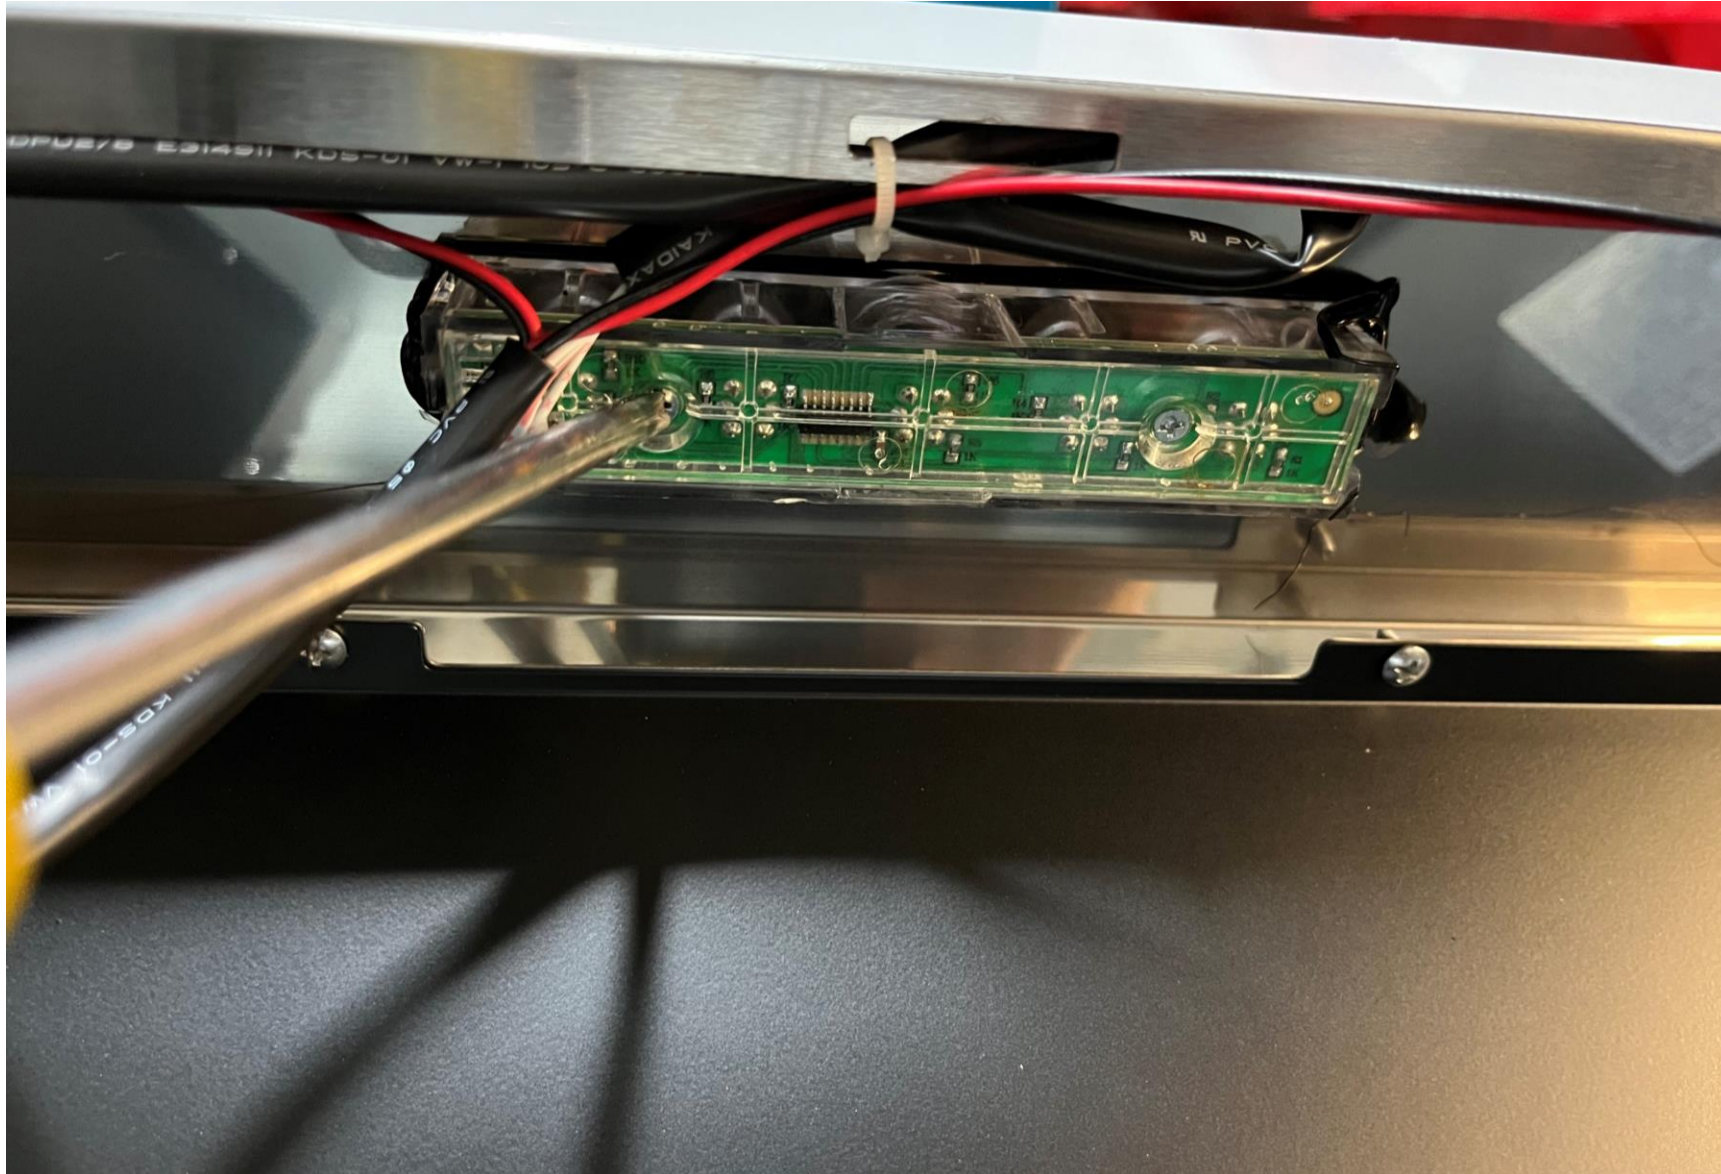

Remove the filters.

Open the panel, there are 2 screws to remove the light front panel

Control panel is located on upper side

There are two screws on control panel

Unscrew both screws

Replace control panel