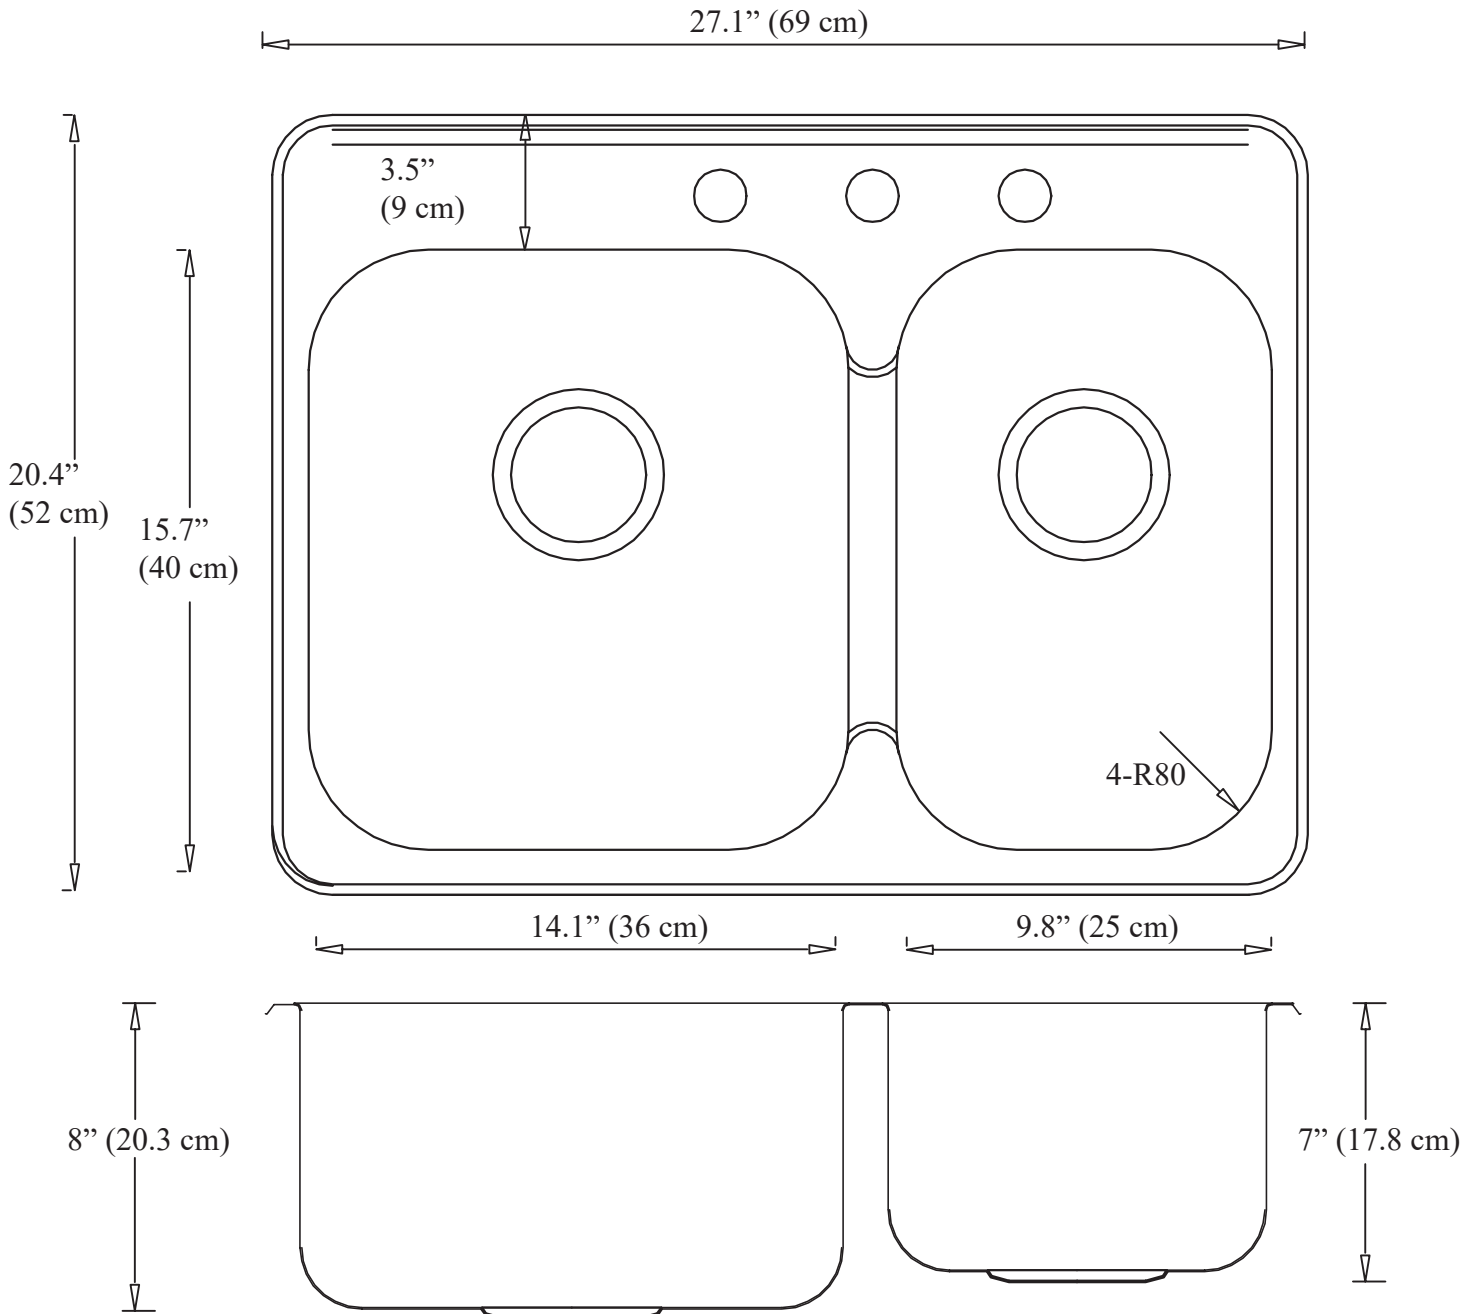

Capri Series Topmount Double Bowl Sink
AN-3119

Note:

Tail piece and drain pipe adapter not included as pipe diameters vary