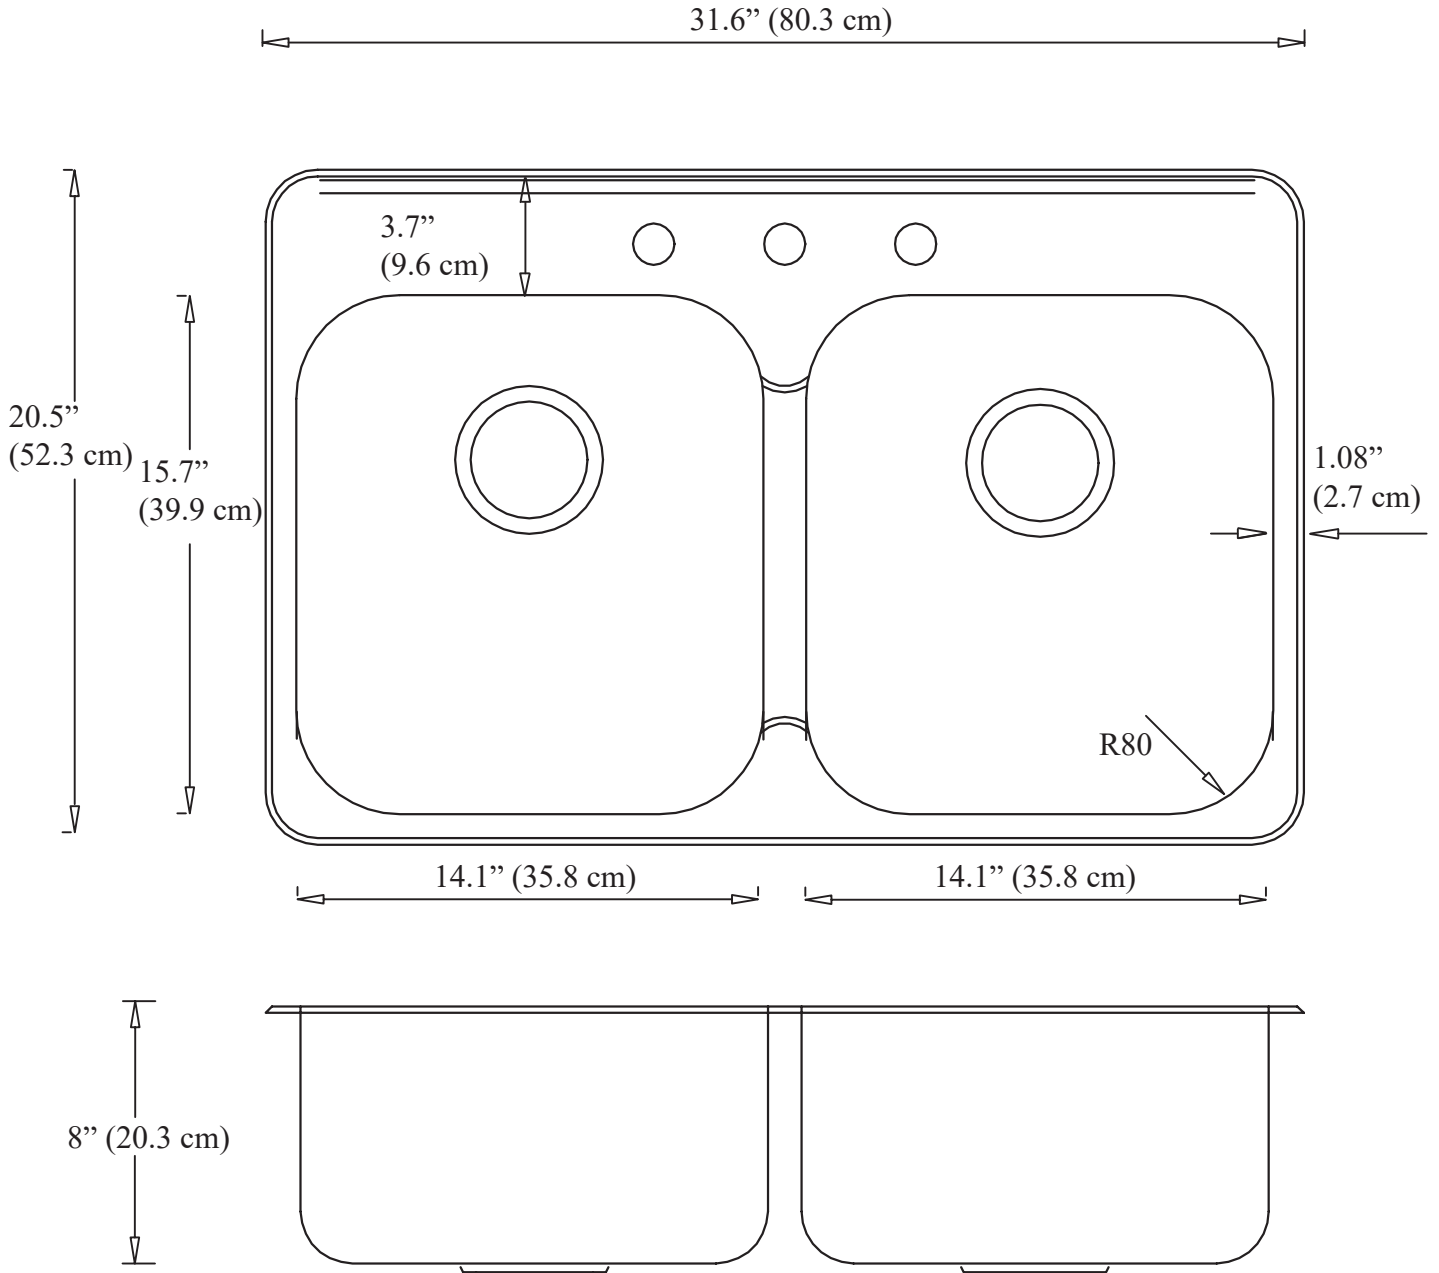

Capri Series Topmount Double Bowl Sink
AN-3117

Note:

Tail piece and drain pipe adapter not included as pipe diameters vary