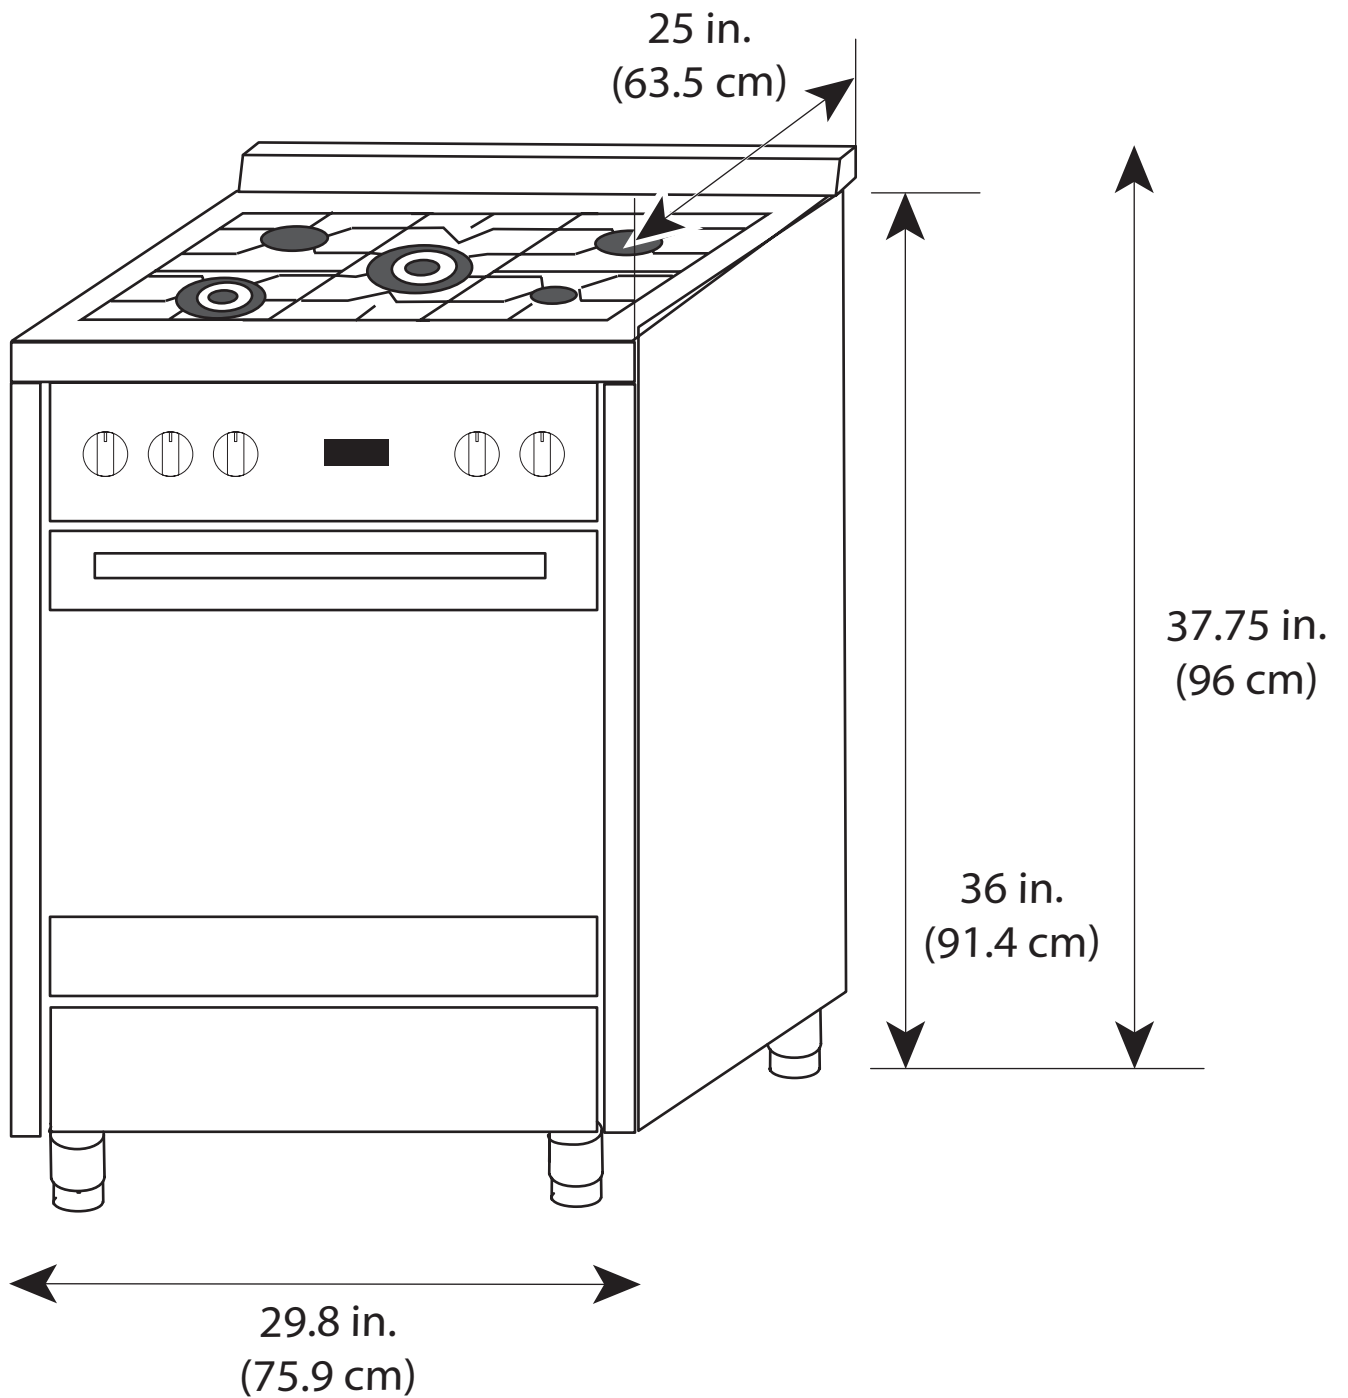

76 cm (30 in.) Freestanding Dual Fuel Convection Range

**NOTE:** Range can be raised approximately 1" (2.5 cm) by adjusting the leveling legs. Front of door and drawer may extend farther forward depending on styling.