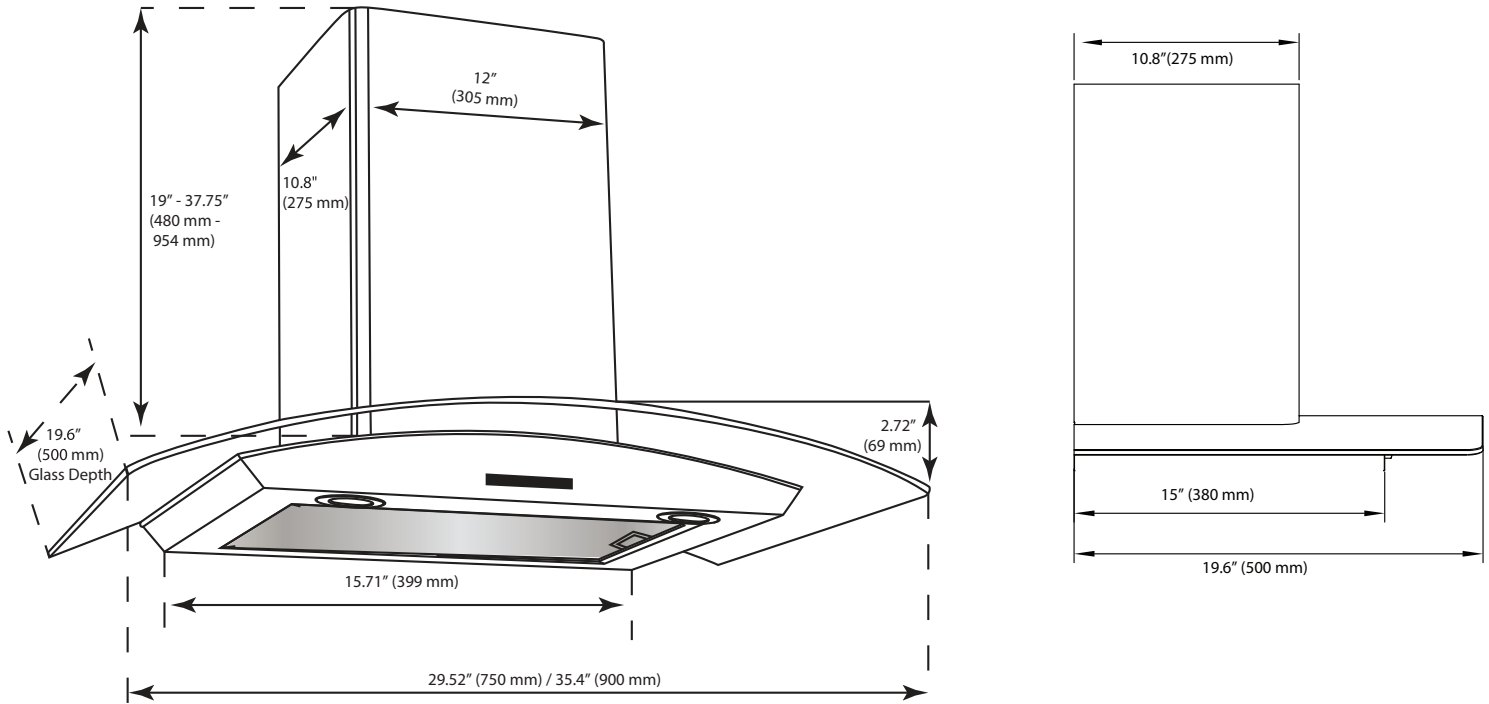

Range Hood Dimensions

Specifications

Body Design	Stainless Steel
Power Rating	120 V / 60 Hz (cETLus Certified)
Total Input Power	235.1 W
Motor Input Power	230 W
Total Amps	1.96 A
Speed Control Levels	3 Levels
Interference Levels	Radio Frequency Interference Protected
Motors	Single Motor
Control	Electronic Control Panel
Filtration	Stainless Steel Baffle Filters
Illumination	2 x 2.55 W LED
Venting Size	Top Round 6 inches (152 mm)