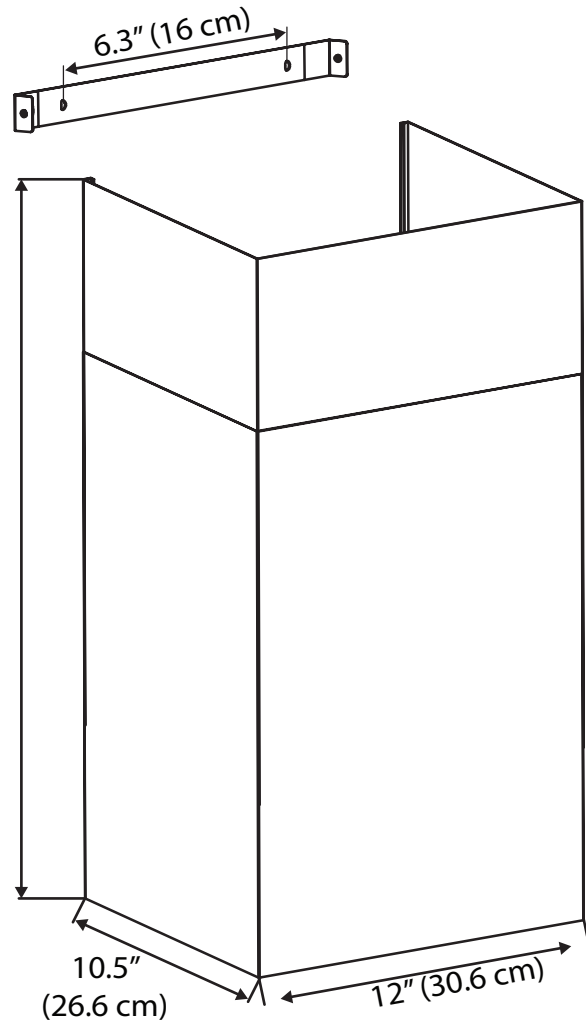

WRC436 36"

18.9" - 37.5"
(48 cm - 95.4 cm)

This range hood fits standard ceilings up to 2.7m (9ft.) ceilings if installed at 814 mm (32 inches) above the cooking surface.