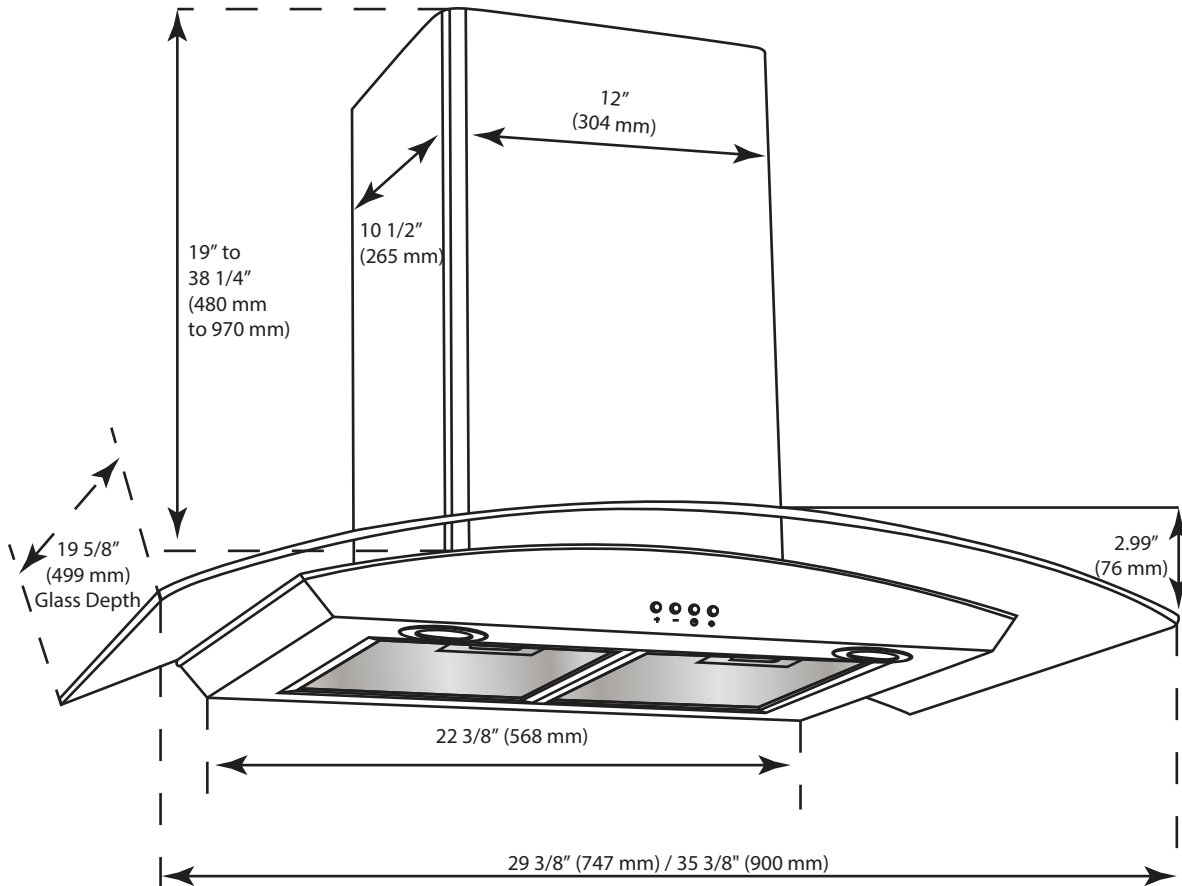

ANCONA

GCP530 & GCP536

This range hood can reach a 9' ceiling if installed at 32" from the cooking surface.

TOP VIEW