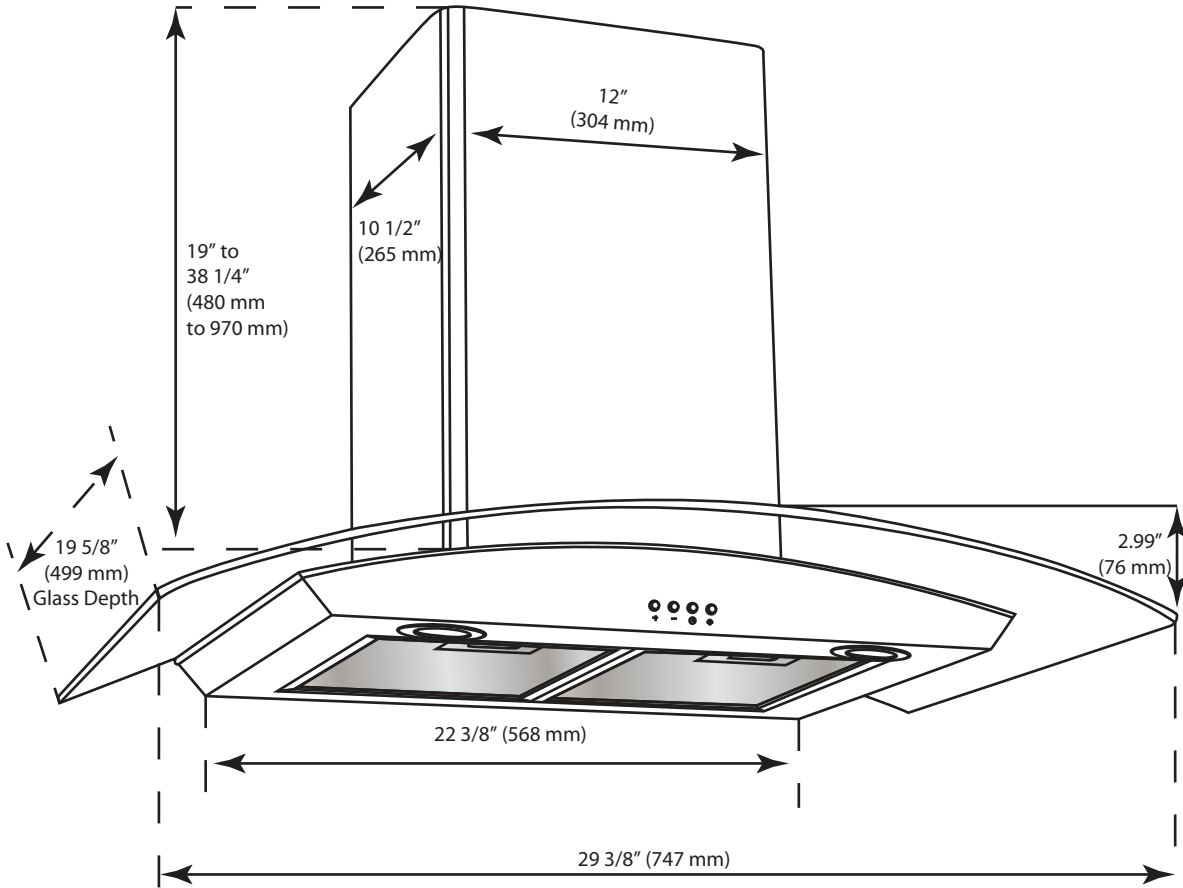

GC430

This range hood can reach a 9' ceiling if installed at 32" from the cooking surface.

TOP VIEW