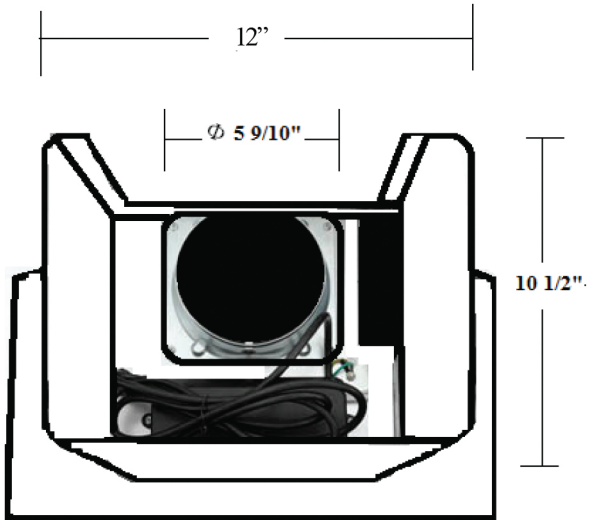

GC430

This range hood can reach a 9' ceiling if installed at 32" from the cooking surface.

TOP VIEW