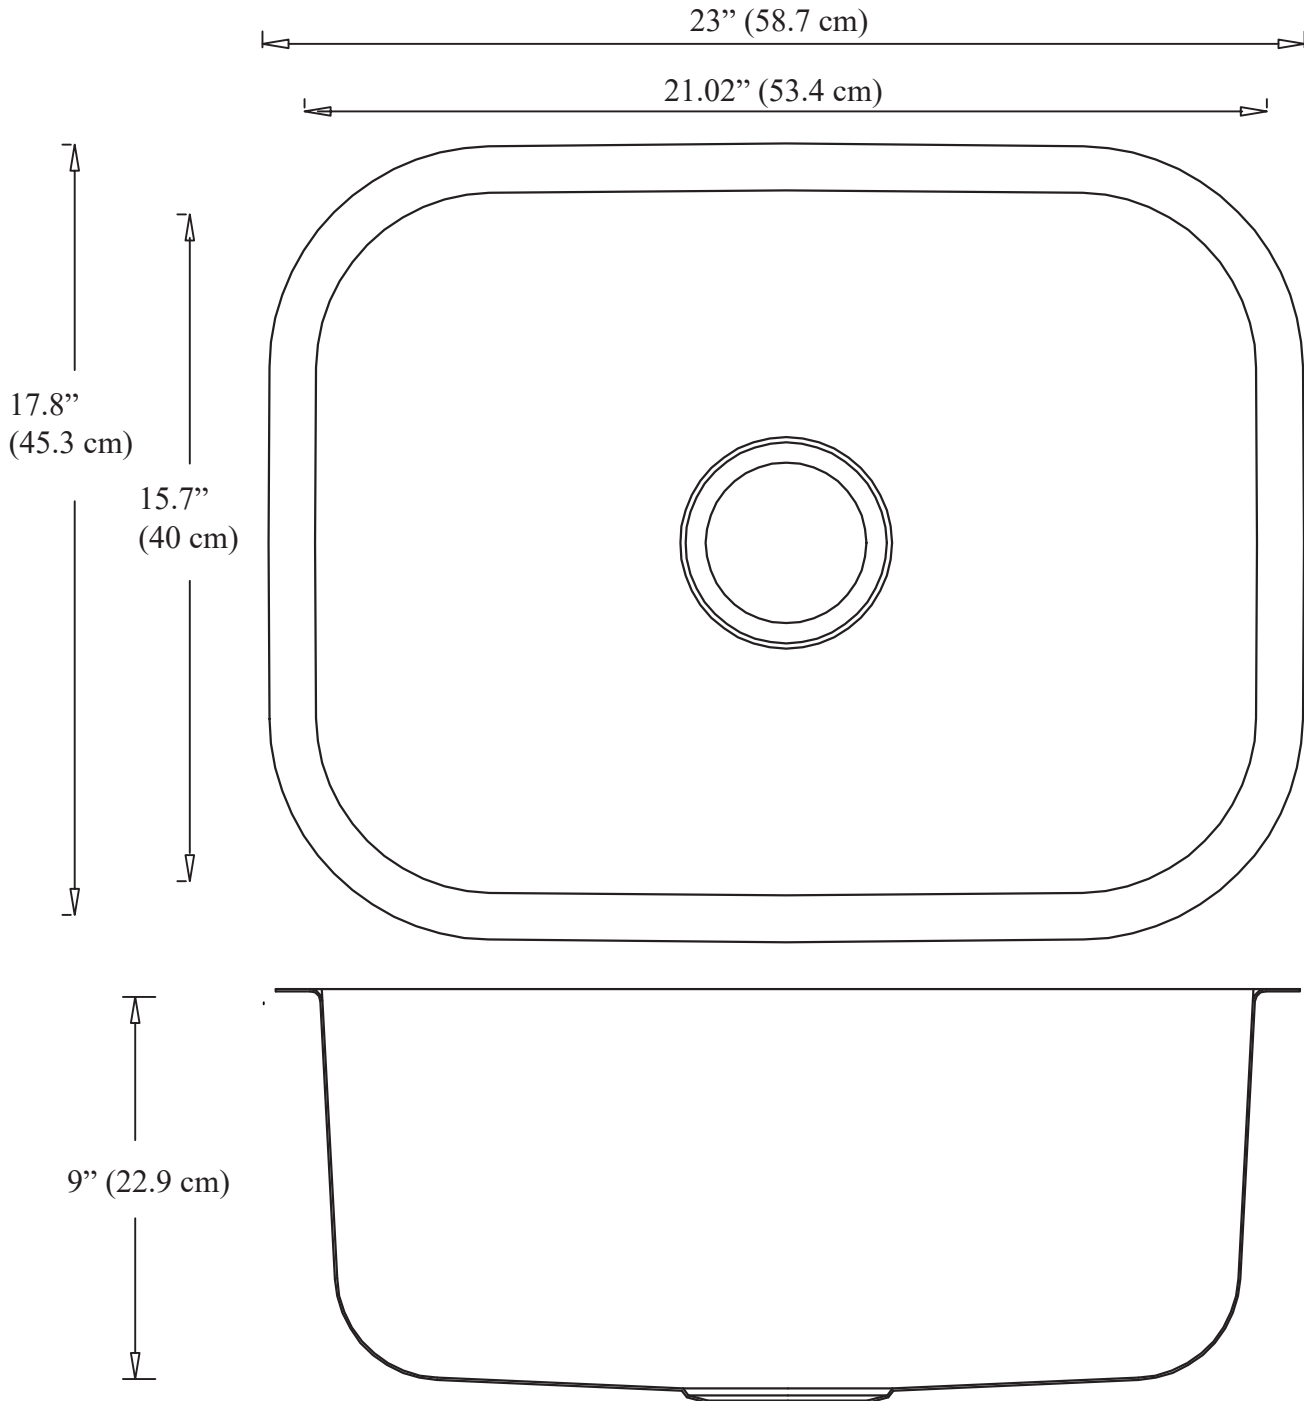

Capri Series topmount single bowl sink  
AN-3205

Note:

Tail piece and drain pipe adapter not included as pipe diameters vary